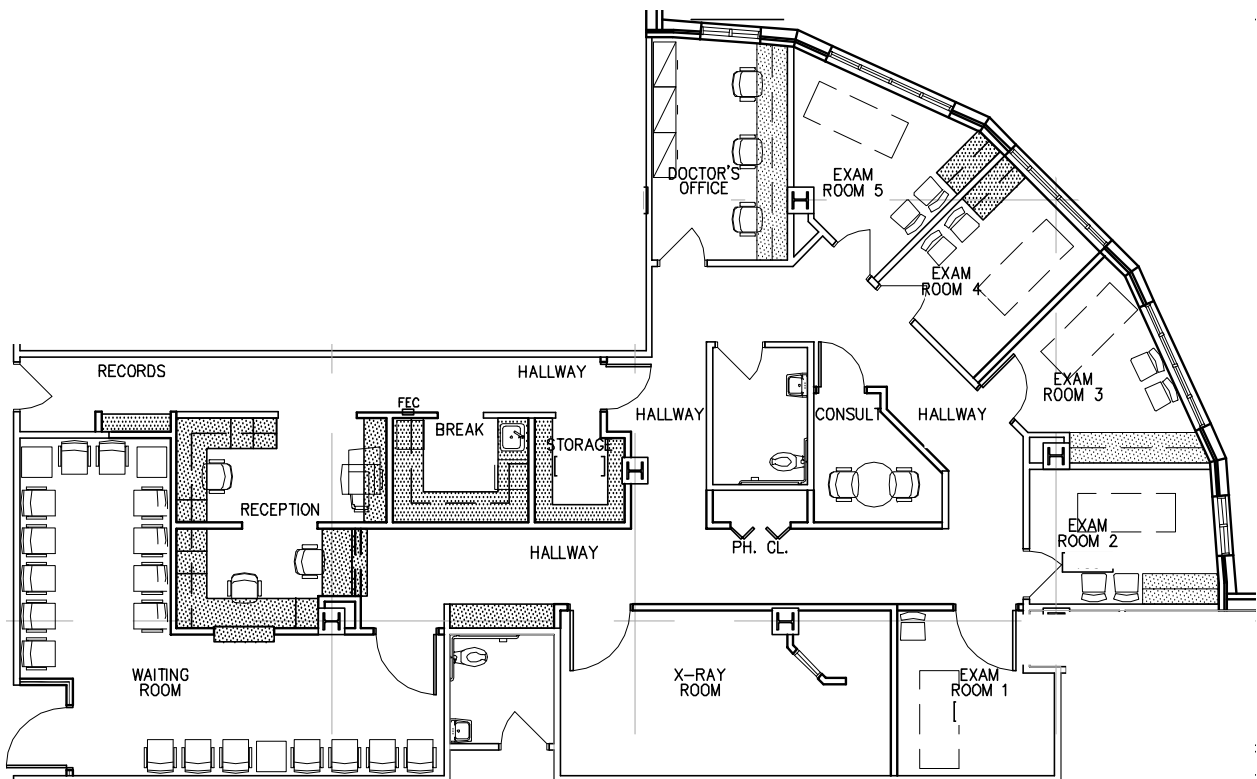

# SKY RIDGE ASPEN BUILDING

10103 RIDGEGATE PARKWAY, LONE TREE, CO

SUITE 112  
2,809 SF

**DANN BURKE**  
+1 720 528 6362  
DANN.BURKE@CBRE.COM

**STEPHANI GASKINS**  
+1 720 528 6346  
STEPHANI.GASKINS@CBRE.COM